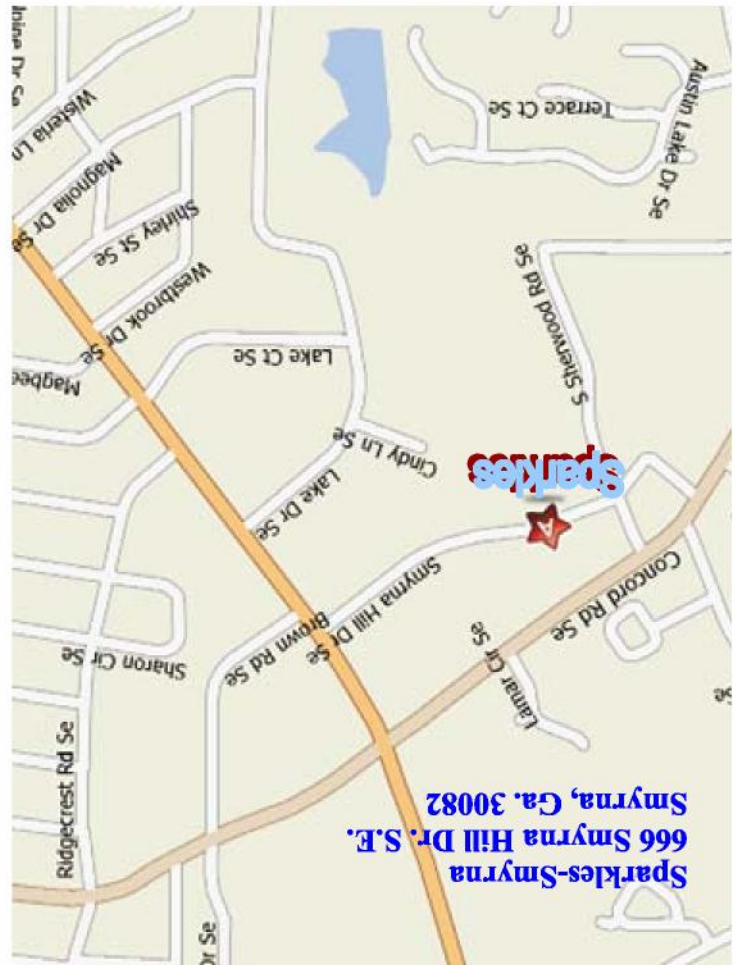

_____ is having a party at Sparkles!

Date: _____

Time: _____

Type of Party: _____

Please Reply By: _____

Call: _____

We hope you can come!